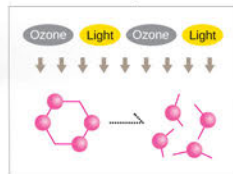

Molecular structure of conventional dye ink