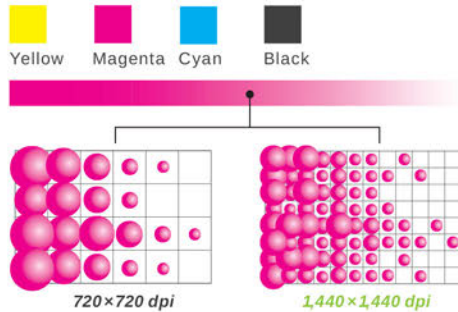

Enhanced quality

Using the technology Noritsu has developed over the years as a leader in silver halide printing, QSS Green III delivers a level of quality that exceeds all expectations.

High quality & High resolution

Beautiful, sharp prints with multiple dot gradation dye ink system

QSS Green III uses a high-grade dye ink system that accurately portrays fine details due to its multiple dot gradation technology. The high quality ink, combined with the excellent absorption of our genuine Noritsu paper, enables QSS Green III to produce outstanding print quality.

Two profiles to choose from

There are two profiles available as a standard feature of QSS Green III - A profile to emulate traditional printing (AgX) and a full color inkjet (IJ) gamut profile that explodes with colors well beyond the traditional look. The profile can be easily changed anytime to meet individual needs.

High grade ink produces long lasting colors

Prints made with conventional dye ink tend to fade quickly. However, the ink used in QSS Green III enables prints to withstand light and ozone. This is why QSS Green III prints boast excellent lightfastness and long lasting colors.

Molecular structure of conventional dye ink

Molecular structure of QSS Green III dye ink

QSS Green III can make impressive 1,440 x 1,440 dpi high-resolution prints

1,440 x 1,440 dpi high resolution prints are less grainy and have smoother gradations than standard prints. This improves the portrayal of contrast, texture, and depth.

Print magnification about 5 mm

Optimize the image with EZ Controller

EZ Controller (Sold separately)

In addition to serving the important role of system operation software, EZ Controller has a wealth of advanced image correction functions to correct sharpness, contrast, noise, backlight, red-eye, under/over exposure, and more.

RAW file printing

High quality prints from RAW image files

Our EZ Controller software incorporates Adobe DNG conversion technology along with Noritsu's AccuSmart image processing technology. This means you can easily make high quality prints from RAW image files without using separate RAW file conversion software.

JPEG data

RAW data