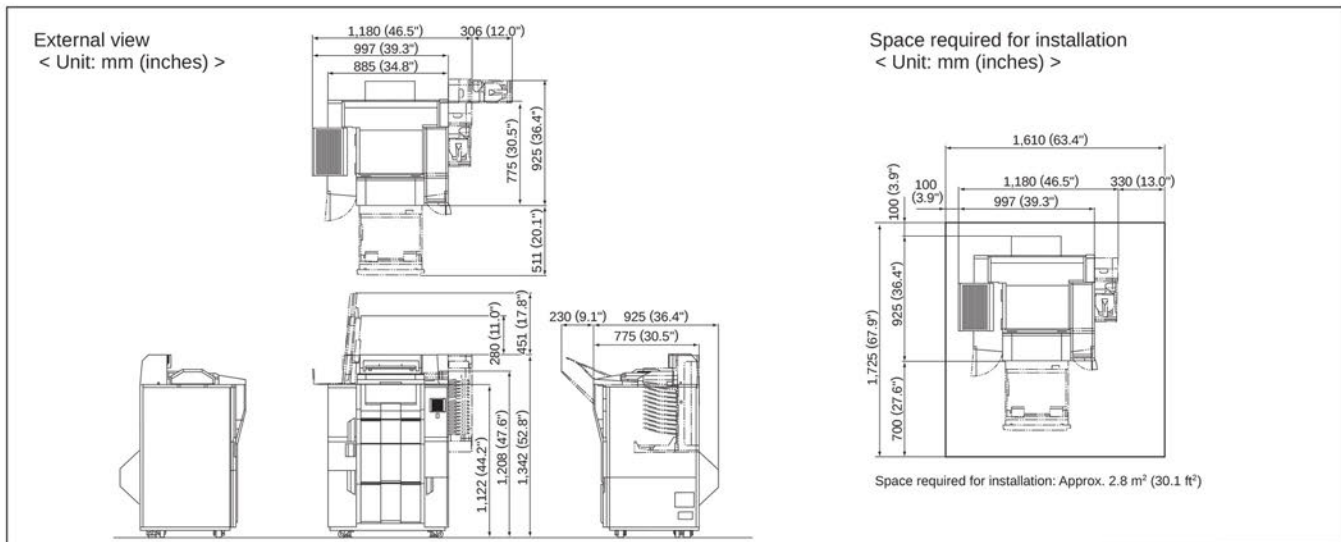

Print capacity for roll paper (prints/hour)*1*2		
Print size (Width x Advance length)	Print resolution: 720 dpi Prints/hour (Approx.)	Print resolution: 1,440 dpi Prints/hour (Approx.)
127 x 89 mm (5" x 3.5")	1,180	404
152 x 102 mm (6" x 4")	950	320
89 x 127 mm (3.5" x 5")	1,031	350
102 x 152 mm (4" x 6")	825	275
127 x 178 mm (5" x 7")	639	209
203 x 102 mm (8" x 4")	633	213
203 x 254 mm (8" x 10")	280	89
203 x 305 mm (8" x 12")	236	74
254 x 203 mm (10" x 8")	305	97
254 x 305 mm (10" x 12")	209	65
305 x 203 mm (12" x 8")	274	86
305 x 254 mm (12" x 10")	223	69
305 x 457 mm (12" x 18")	127	39
305 x 914 mm (12" x 36")	55	19
305 x 1,400 mm (12" x 55")	33	12

Print capacity for sheet paper (prints/hour)*1*3		
Print size (Width x Advance length)	Print resolution: 720 dpi Prints/hour (Approx.)	Print resolution: 1,440 dpi Prints/hour (Approx.)
203 x 203 mm (8" x 8")	161	61
210 x 297 mm (A4 / 8.3" x 11.7")	129	48
254 x 178 mm (10" x 7")	156	58
254 x 203 mm (10" x 8")	146	54
279 x 216 mm (Letter / 11" x 8.5")	132	49
305 x 305 mm (12" x 12")	106	38

*1 Using Noritsu proprietary inkjet paper (Calculated according to our criteria. The capacity you achieve may be different.)

*2 The capacities listed for 152 mm (6") and smaller print sizes represent the capacity when two paper rolls of the same width and same surface are loaded in a two-lane magazine.

*3 The above figures signify single-sided print capacity.

Noritsu America Corp.

Our products have been manufactured under an ISO 9001-certified quality assurance system.

6900 Noritsu Ave. Buena Park, CA 90620
Phone: (800) 521-3685
www.noritsu.com

QSS & AccuSmart™ are trademarks of Noritsu Precision Co., Ltd.

All other product and company names herein may be trademarks of their respective owners.